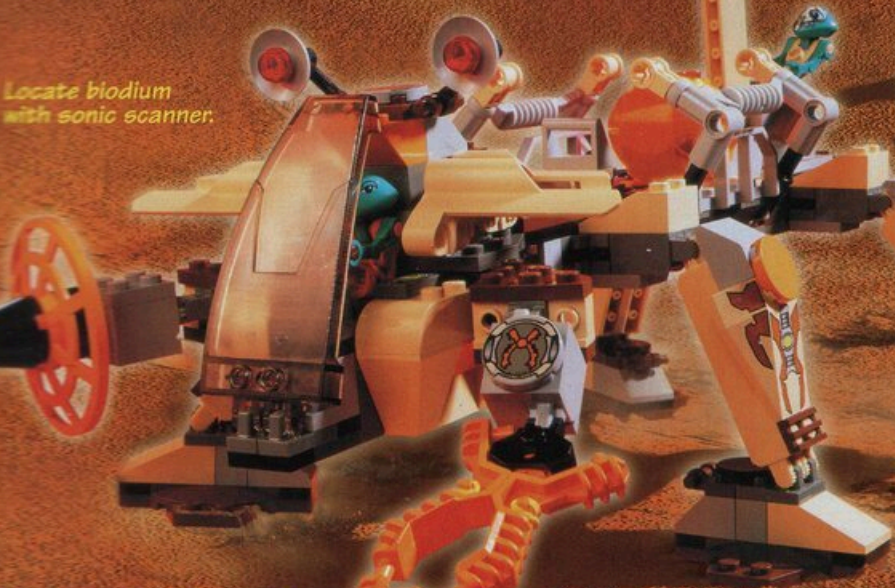

G. The biggest of all robots!

Monster tasks need a monster-sized robot - and this is it! Three Martians work to control this super-big machine, with four legs, a crane, and two pincer arms. It also has a large sonic scanner for locating biodium meteors deep below the planet's surface. Ages 7-12. 466 pieces. #7316 Excavation Searcher $49.99

Locate biodium with sonic scanner.